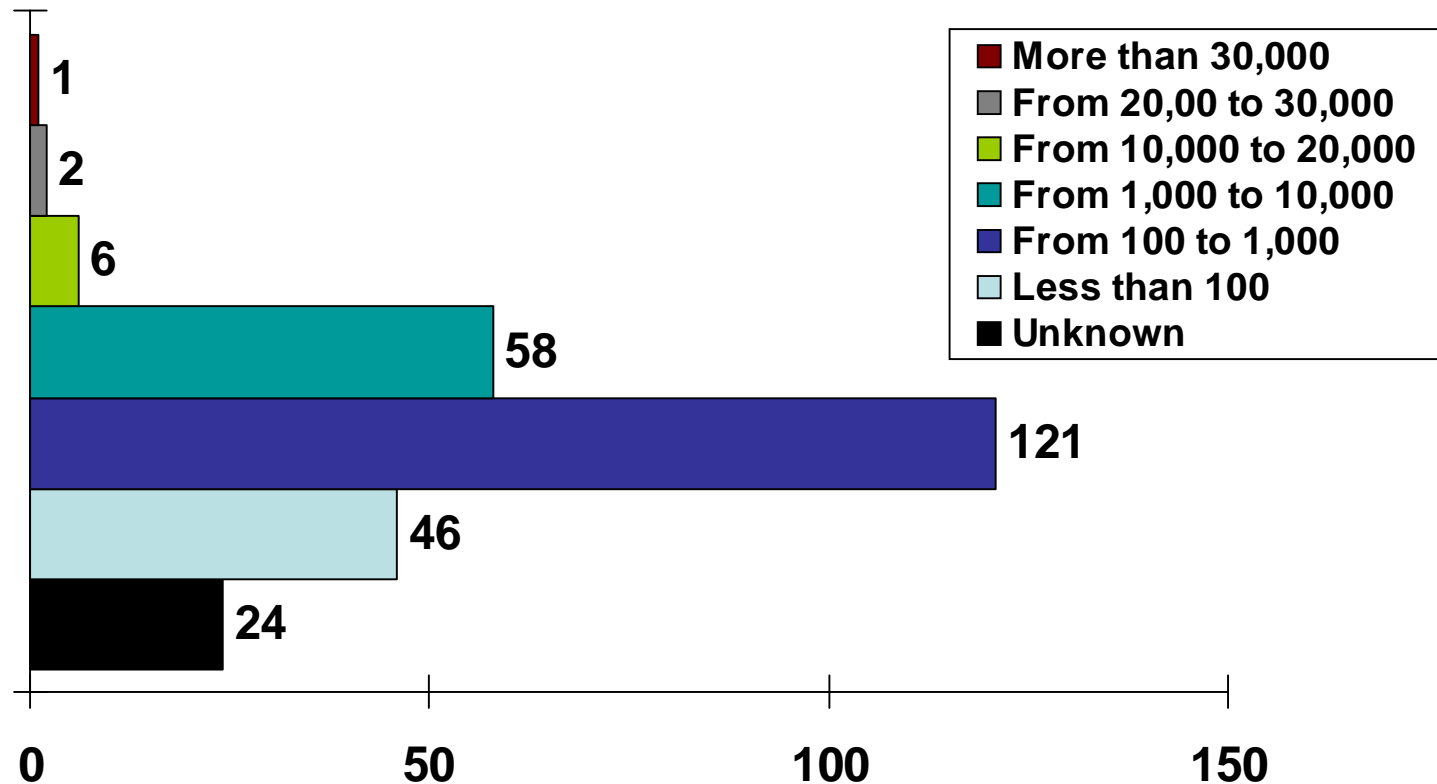

The 258 Indian Tribes of Brazil and their Population

Total Population: 378,679