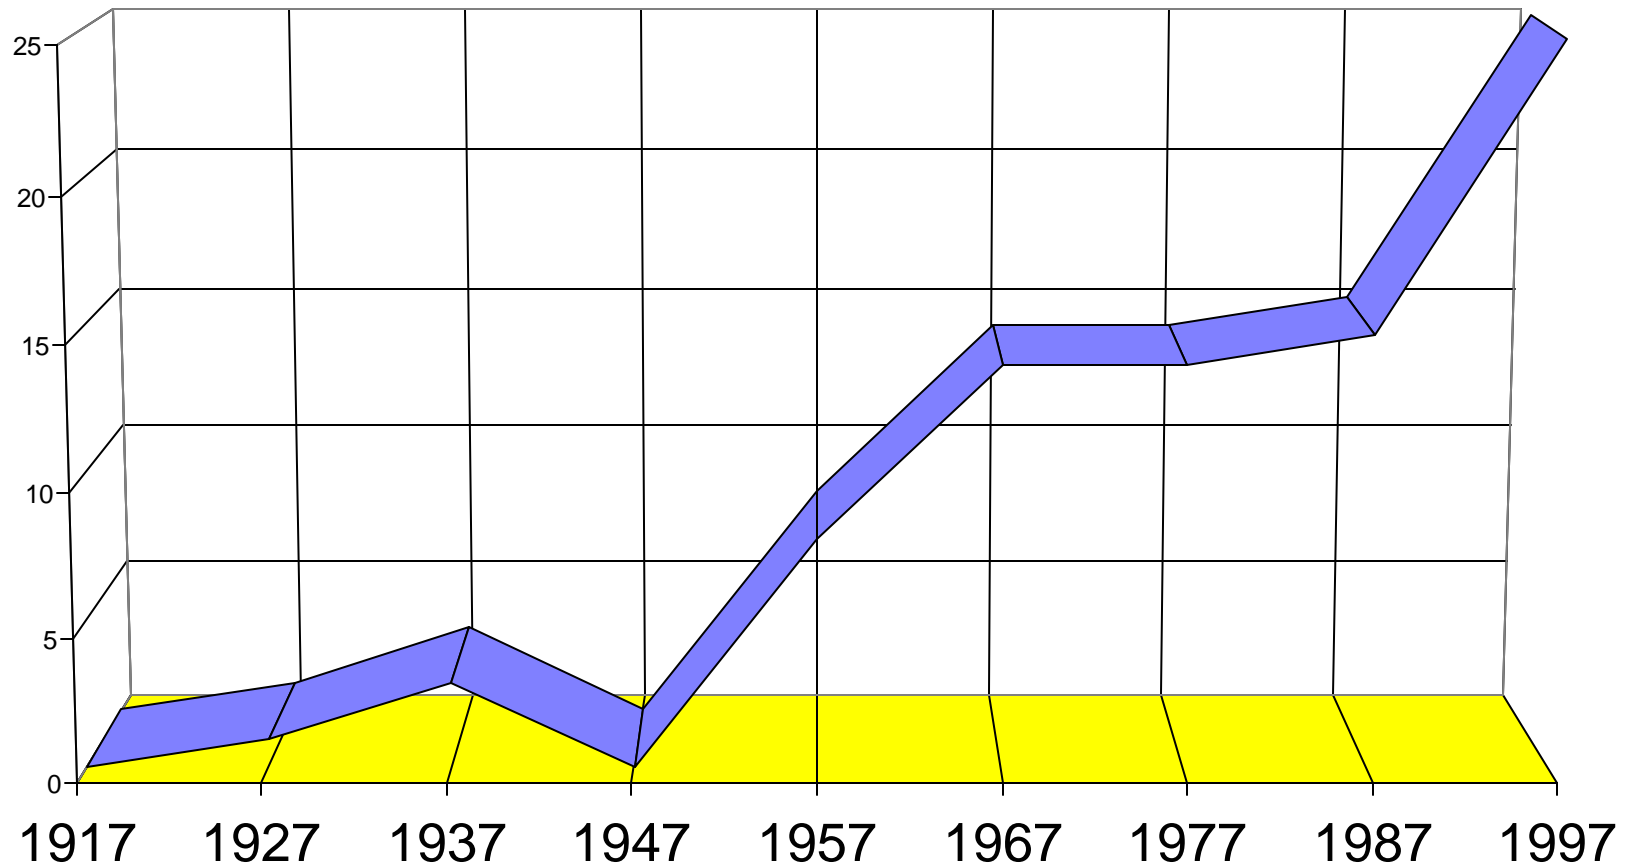

When Were The Brazilian Missionary Organizations Founded?

Comibam 2002

Years when Brazilian missionary organizations were founded

Ted Limpic Sepal 2002 Tel: 11 5523-2544 www.sepal.org.br

MB-513