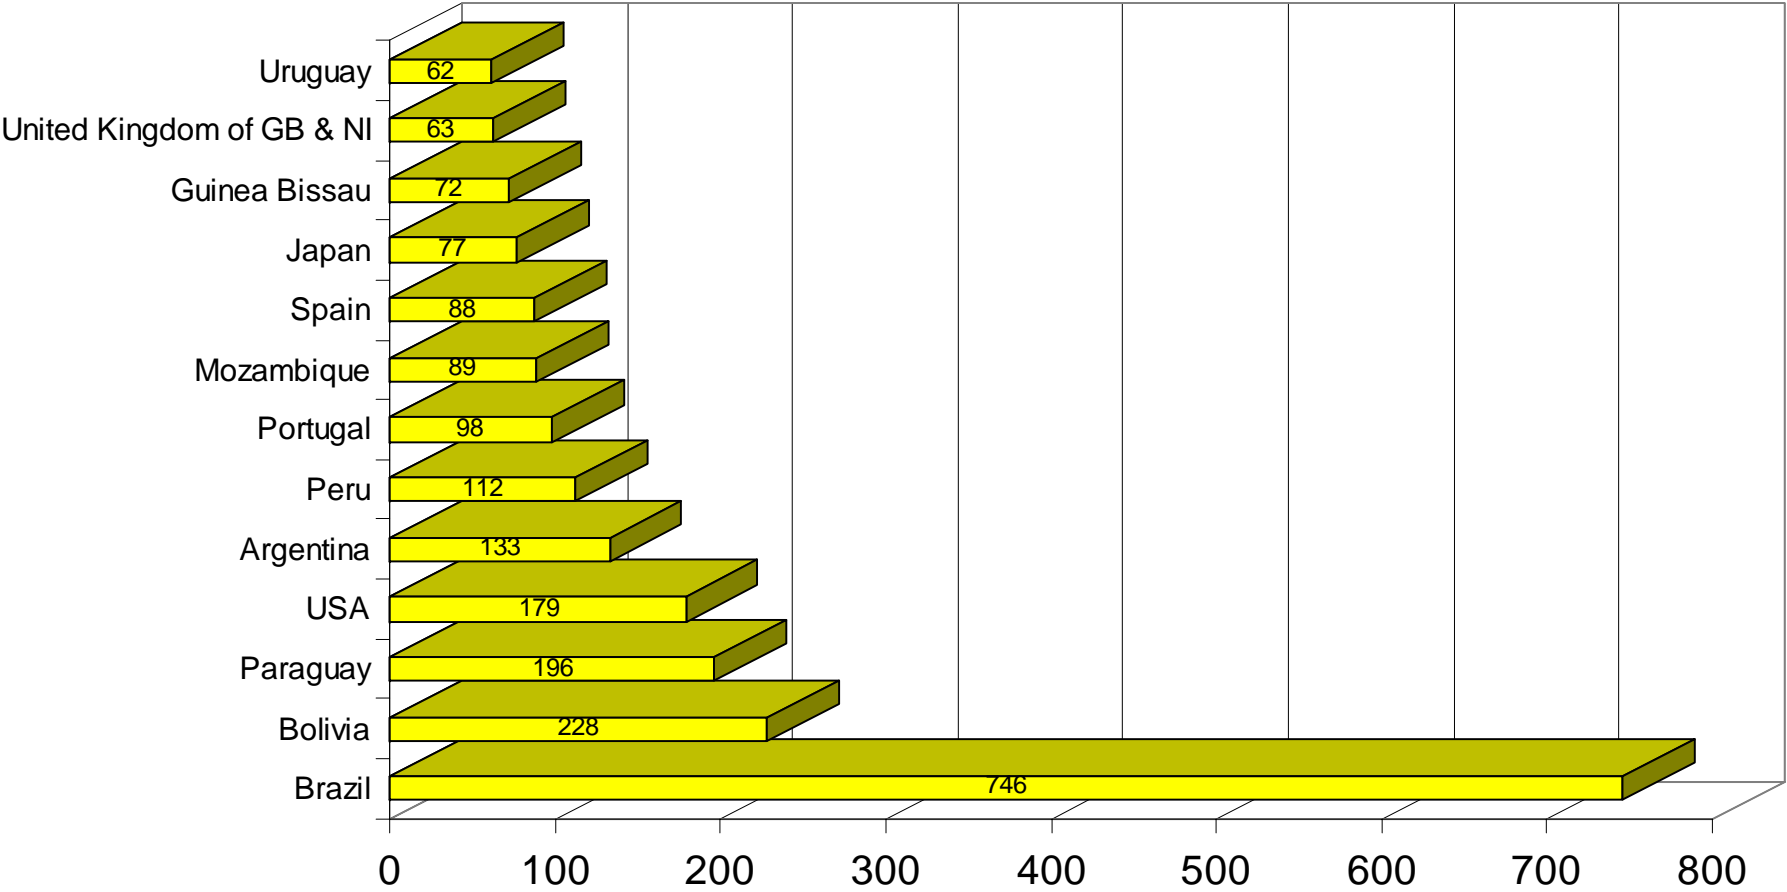

Who Is Sending Out Brazilian Missionaries?

The different types of sending structures and the number of missionaries they send

Comibam 2006

When Were The Brazilian Missionary Organizations Founded?

Comibam 2006

Years when Brazilian missionary organizations were founded

On Which Continents Are Brazilian Missionaries Serving?

Comibam 2006

Number of Brazilian missionaries serving by region of the world

How Long Are Brazilian Missionaries Staying On The Field?

Brazilian Missionaries: Married - Single

Comibam 2006

Percentage of Brazilian missionaries who are married or single

Countries With Largest Number Of Brazilian Missionaries

Theological Posture of Brazilian Missionary Organizations