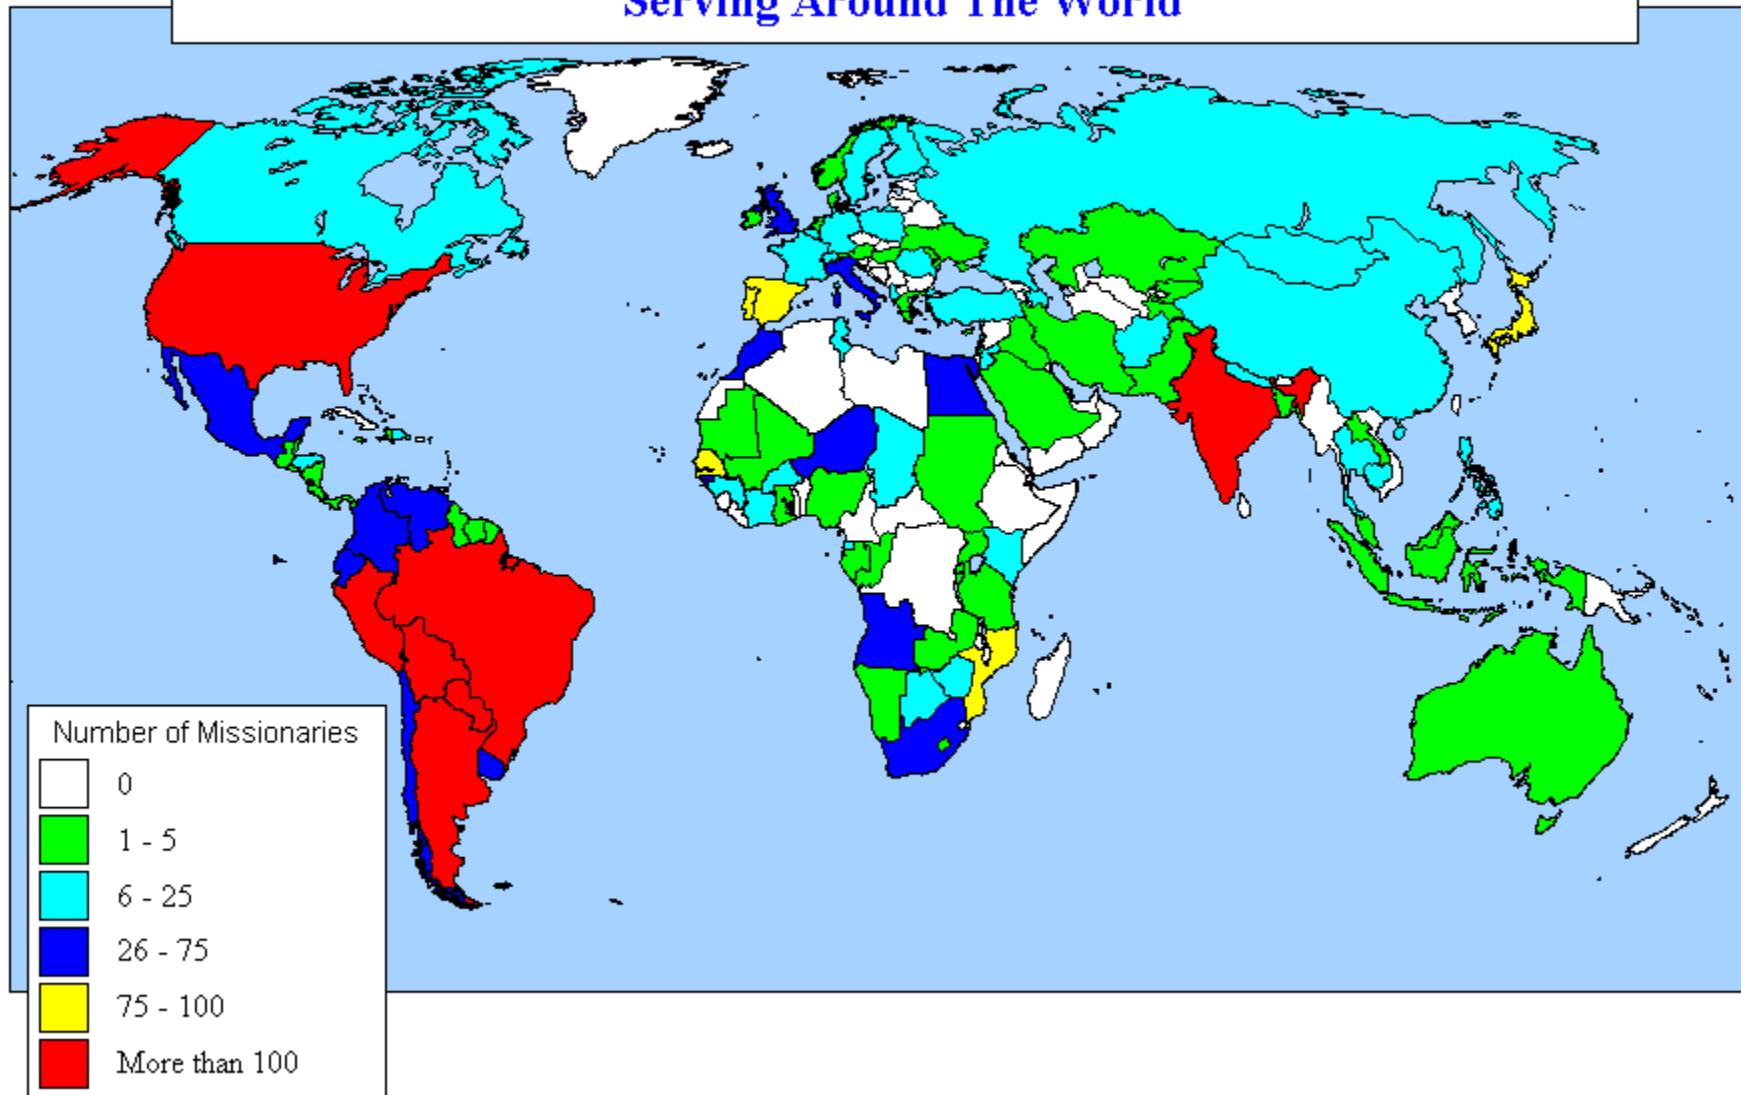

Brazilian Cross-cultural Missionaries

Serving Around The World

Source: Comibam 2006