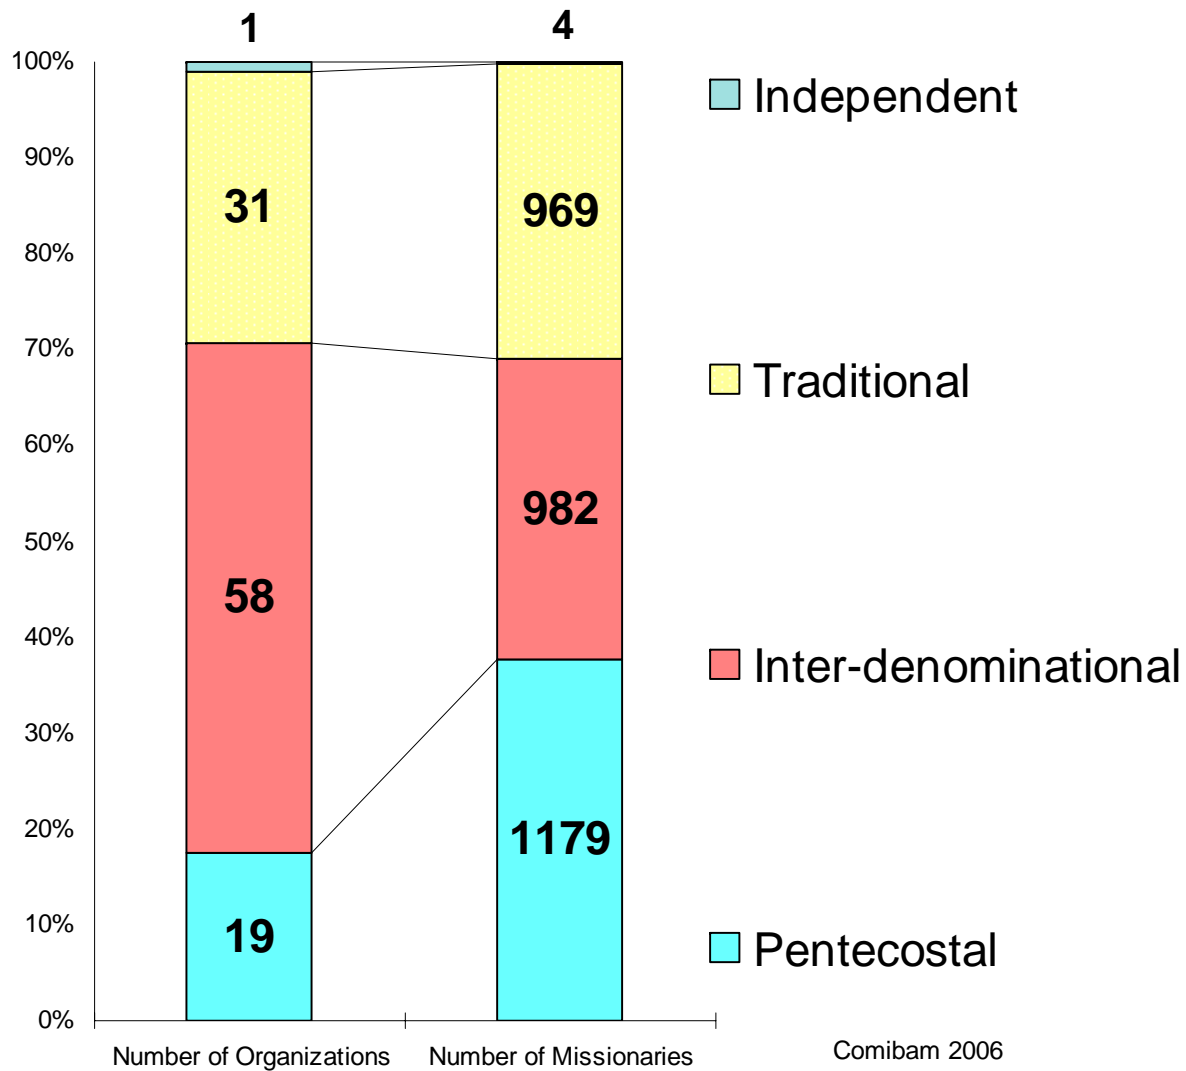

Who Is Sending Out Brazilian Missionaries?

The different types of sending structures and the number of missionaries they send

Comibam 2006

When Were The Brazilian Missionary Organizations Founded?

Comibam 2006

Years when Brazilian missionary organizations were founded

On Which Continents Are Brazilian Missionaries Serving?

Comibam 2006

Number of Brazilian missionaries serving by region of the world

How Long Are Brazilian Missionaries Staying On The Field?

Brazilian Missionaries: Married - Single

Comibam 2006

Percentage of Brazilian missionaries who are married or single

Countries With Largest Number Of Brazilian Missionaries

Theological Posture of Brazilian Missionary Organizations

How Many Brazilian Missionaries Are There?

Numbers all refer to cross-cultural Brazilian missionaries

Comibam 2006

Where Are Brazilian Missionaries Serving?

Brazilian Missionaries and the 10-40 Window

How Many Brazilian Missionary Organizations Have Workers Active on the Field?