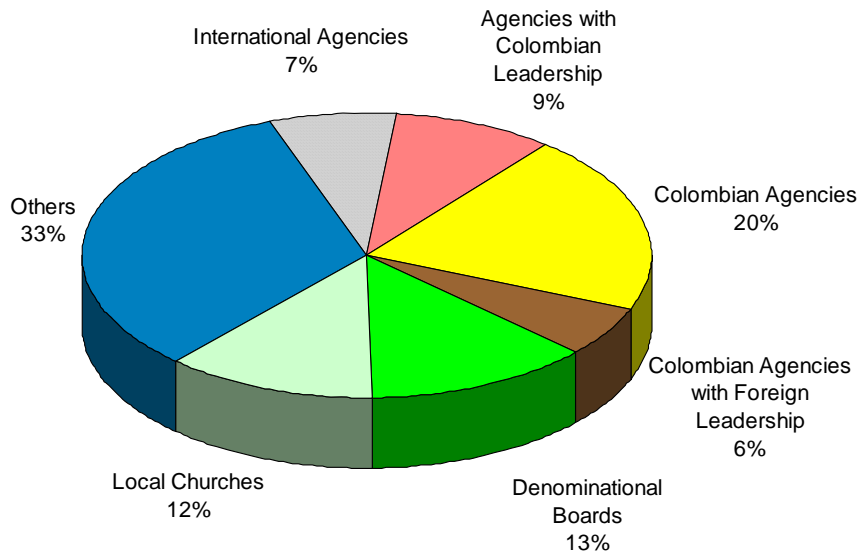

Who Is Sending Out Colombian Missionaries?

The different types of sending structures and the number of missionaries they send