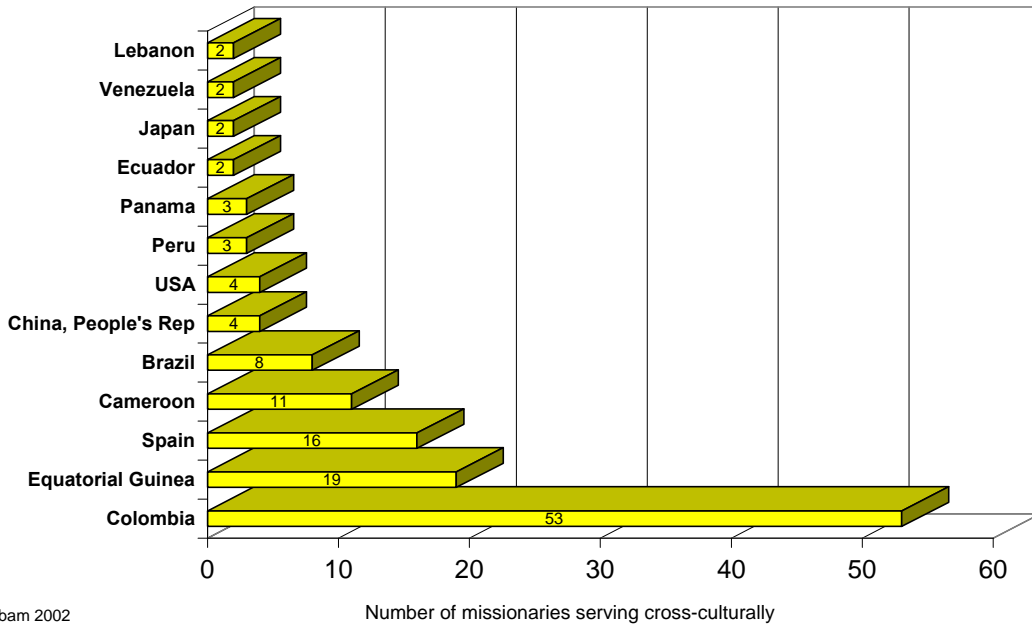

Countries Where The Largest Number Of Colombian Missionaries Are Serving