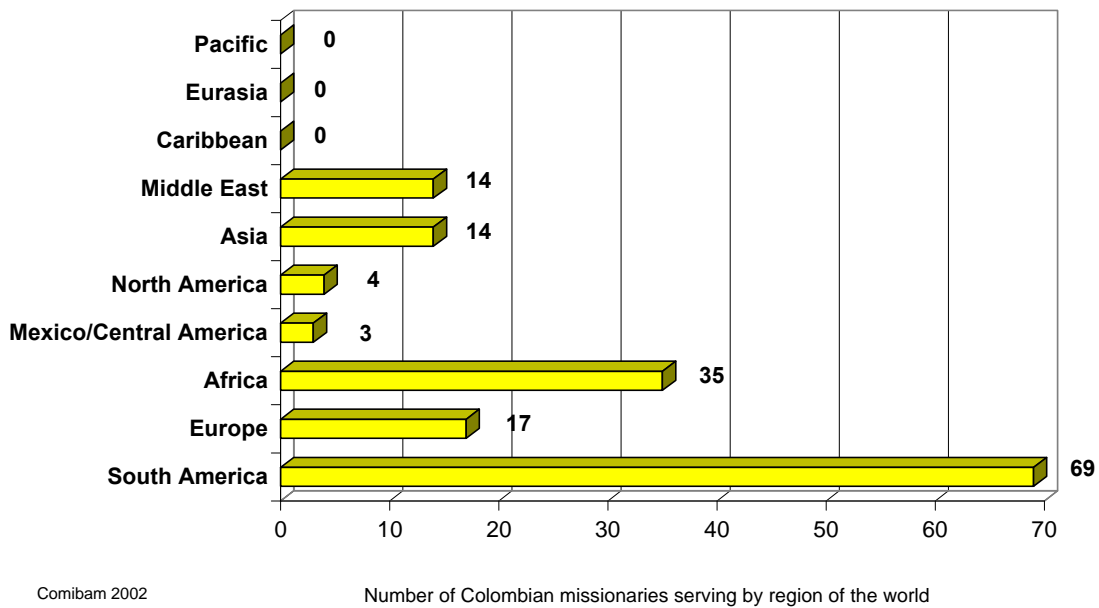

On Which Continents Are Colombian Missionaries Serving?