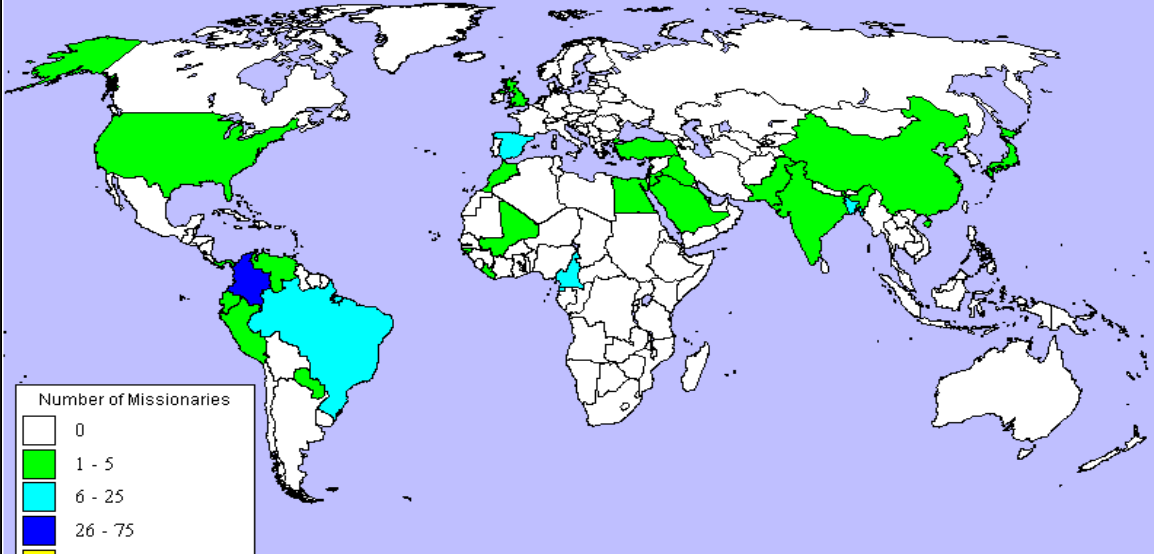

Colombian Cross-cultural Missionaries

Serving Around The World

Number of Missionaries	
White	0
Green	1 - 5
Cyan	6 - 25
Blue	26 - 75
Yellow	75 - 100
Red	More than 100

Source: Comibam / OC International - Brazil 2002