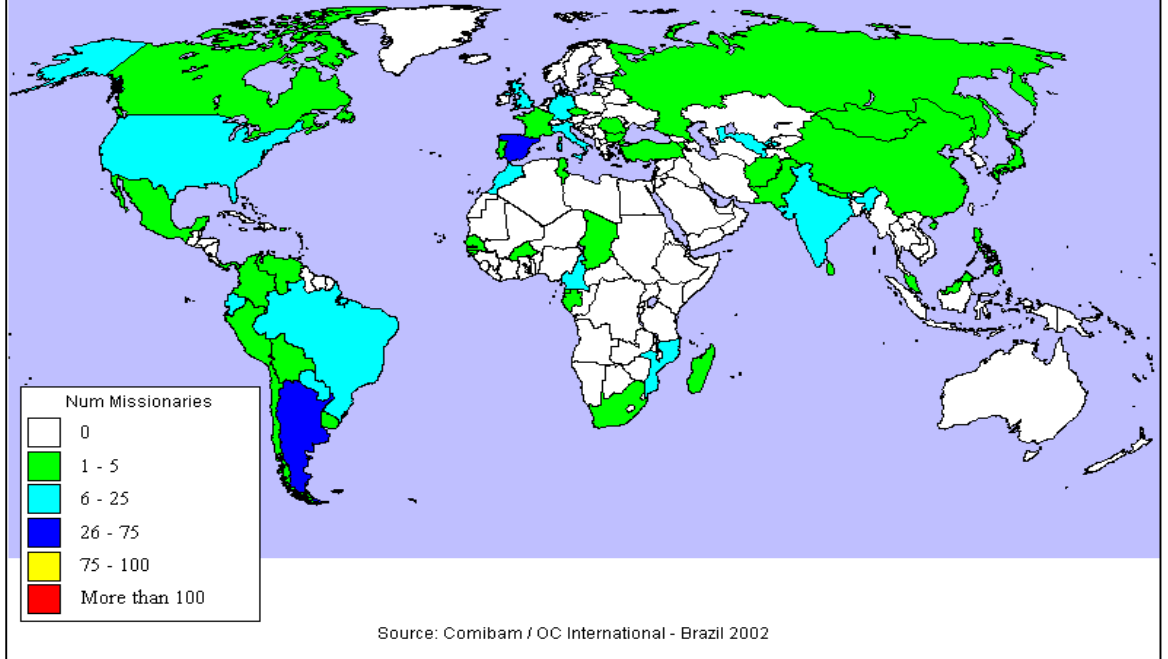

Argentine Cross-cultural Missionaries Serving Around The World